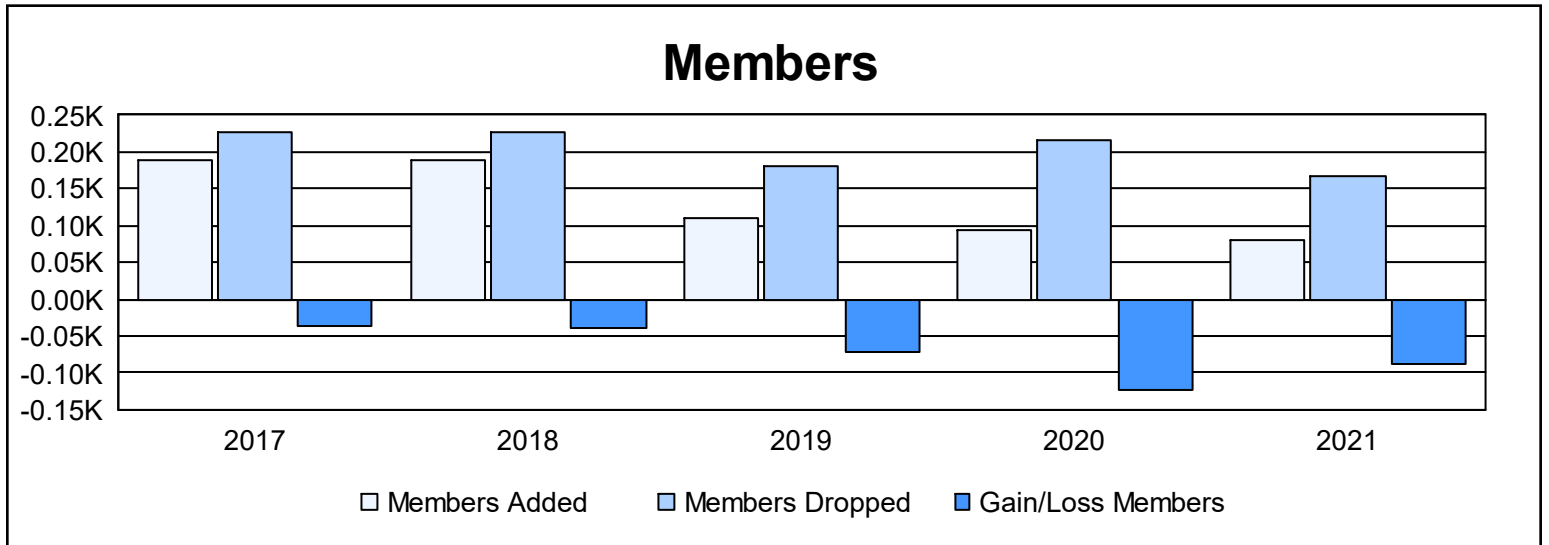

Year	New Clubs	Dropped Clubs	Gain/ Loss Clubs	New Members	Charter Members	Reinstate Members	Transfer Members	Total Member Added	Total Members Dropped	Gain/ Loss Members
2016-2017	0	2	-2	151	0	4	35	190	227	-37
2017-2018	1	6	-5	125	50	4	11	190	228	-38
2018-2019	0	3	-3	92	0	2	16	110	182	-72
2019-2020	0	2	-2	88	0	0	5	93	215	-122
2020-2021	0	2	-2	72	3	4	1	80	168	-88
<b>Average</b>	<b>0</b>	<b>3</b>	<b>-3</b>	<b>106</b>	<b>11</b>	<b>3</b>	<b>14</b>	<b>133</b>	<b>204</b>	<b>-71</b>

### Membership Composition June 2021 Cumulative