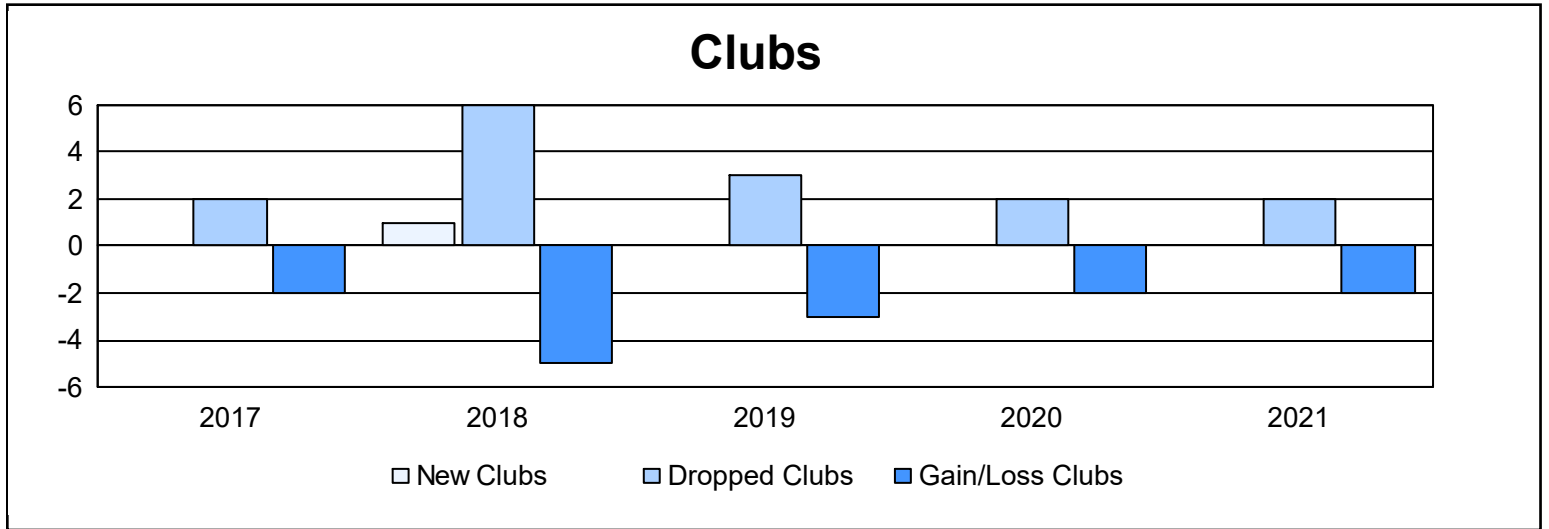

Year	New Clubs	Dropped Clubs	Gain/ Loss Clubs	New Members	Charter Members	Reinstate Members	Transfer Members	Total Member Added	Total Members Dropped	Gain/ Loss Members
2016-2017	0	2	-2	151	0	4	35	190	227	-37
2017-2018	1	6	-5	125	50	4	11	190	228	-38
2018-2019	0	3	-3	92	0	2	16	110	182	-72
2019-2020	0	2	-2	88	0	0	5	93	215	-122
2020-2021	0	2	-2	72	3	4	1	80	168	-88
<b>Average</b>	<b>0</b>	<b>3</b>	<b>-3</b>	<b>106</b>	<b>11</b>	<b>3</b>	<b>14</b>	<b>133</b>	<b>204</b>	<b>-71</b>

### Membership Composition June 2021 Cumulative